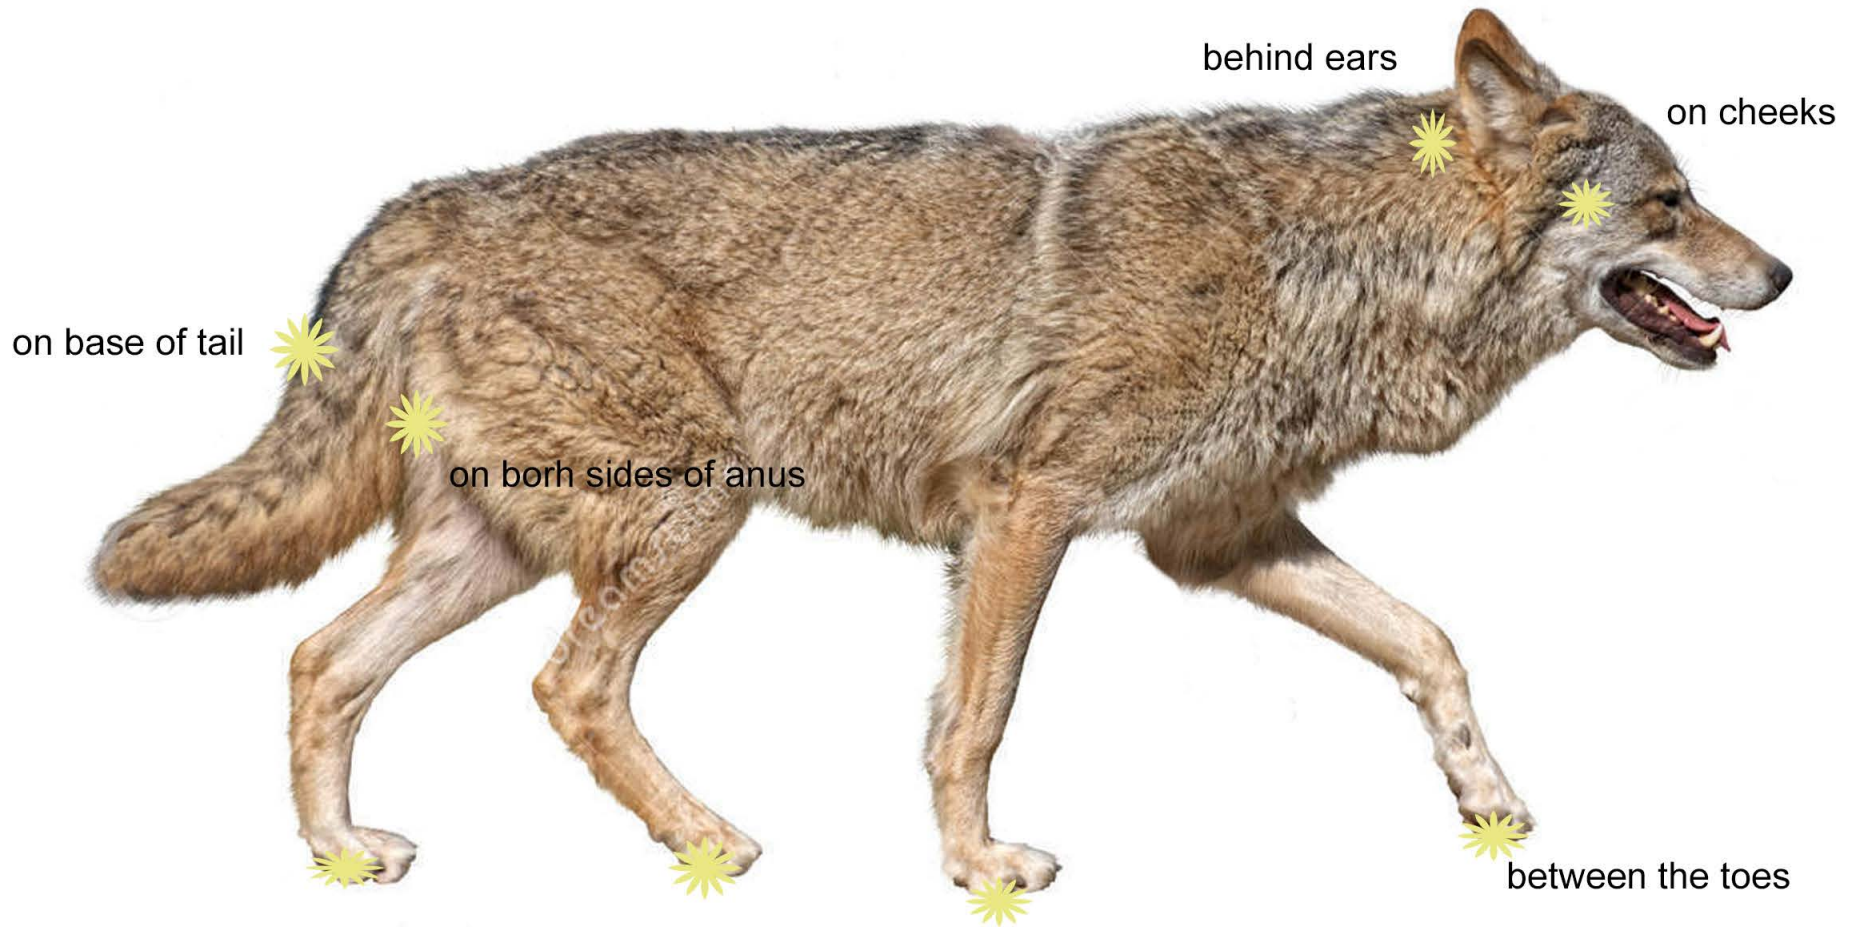

# Scent Glands

Scent plays a very important role in the life of the wolf, by smell alone wolves can locate prey, other pack members or enemies. It can tell them if other wolves were in the territory, if they were male or female, and how recently they visited. The scent from these glands is as individualistic as are out fingerprints and is used by that particular wolf as its personal calling card. These Glands are used as to mark boundaries and also to mark trails.. Scent is an important form of communication.